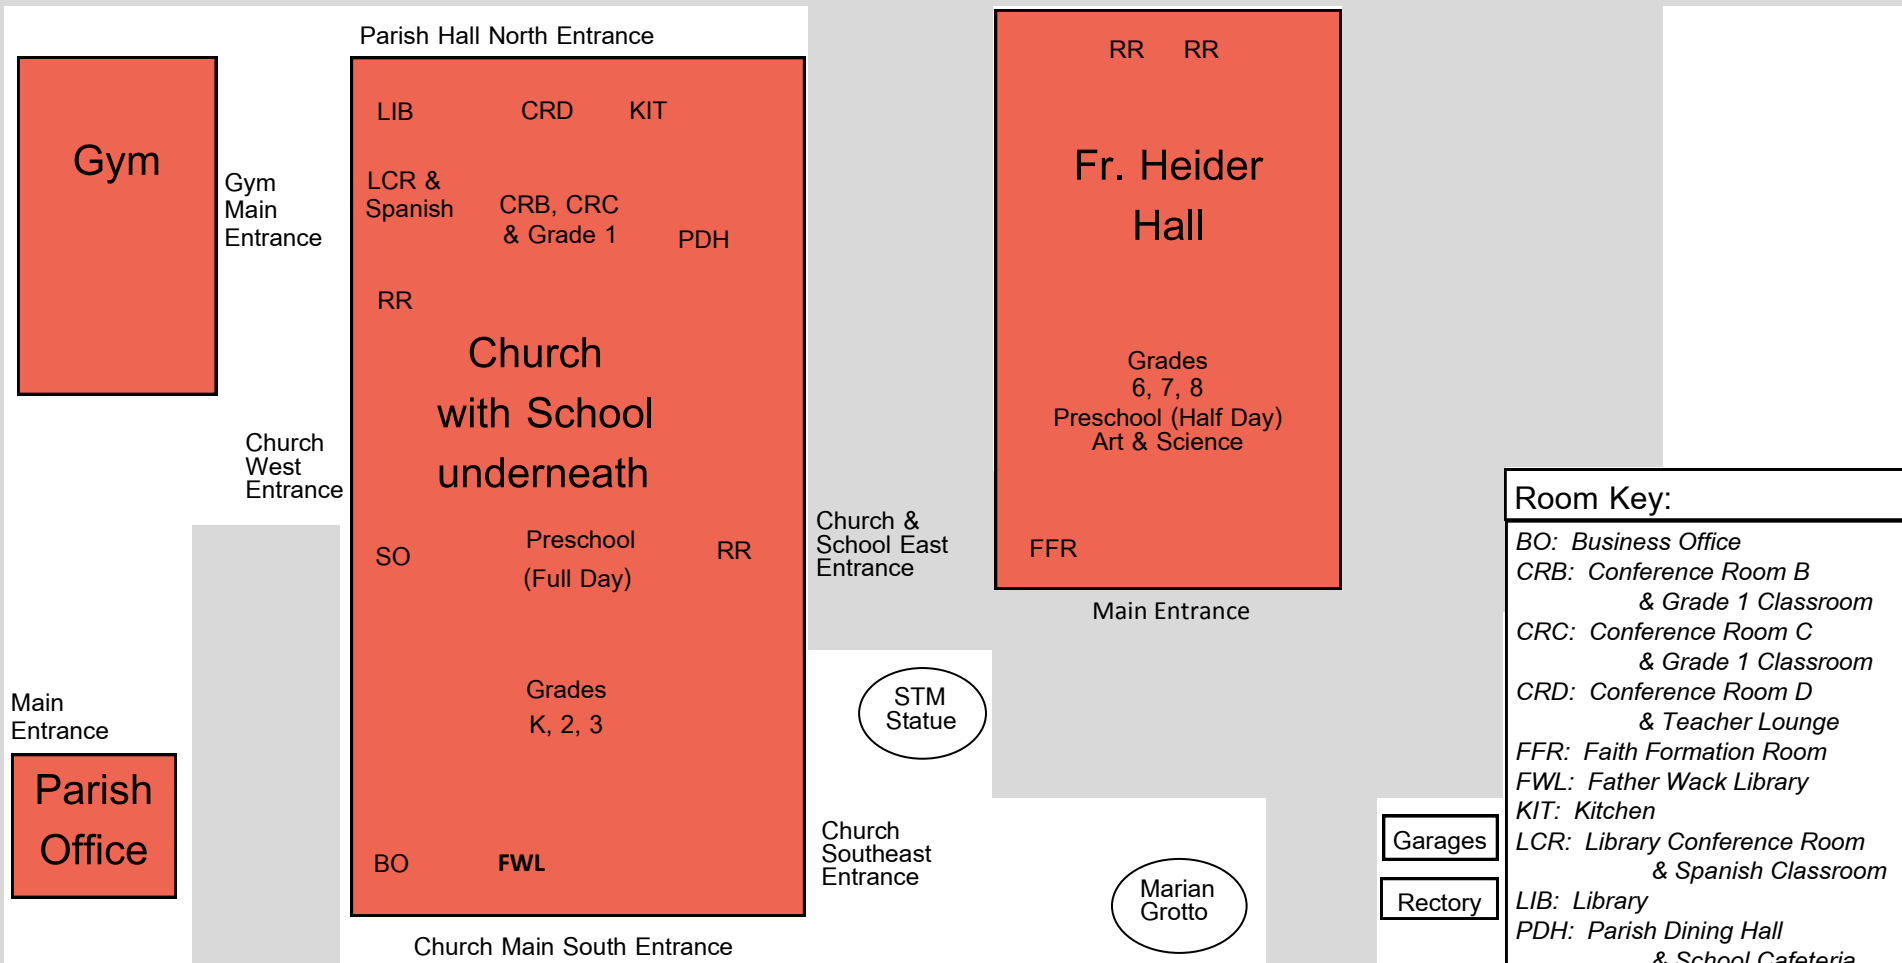

St. Thomas More Parish
 800 Ohio Pike
 Withamsville, OH 45245

Football and Baseball Fields

Playground

Modulars

Grades
 4, 5 & Music

Picnic
 Shelter

More
 Martyr
 Hall

Parking Lots and Drives

To Glen Este-Withamsville Road →

Glen Este-Withamsville Road

Room Key:

- BO: Business Office
- CRB: Conference Room B & Grade 1 Classroom
- CRC: Conference Room C & Grade 1 Classroom
- CRD: Conference Room D & Teacher Lounge
- FFR: Faith Formation Room
- FWL: Father Wack Library
- KIT: Kitchen
- LCR: Library Conference Room & Spanish Classroom
- LIB: Library
- PDH: Parish Dining Hall & School Cafeteria
- RR: Restrooms
- SO: School Office

Ohio Pike