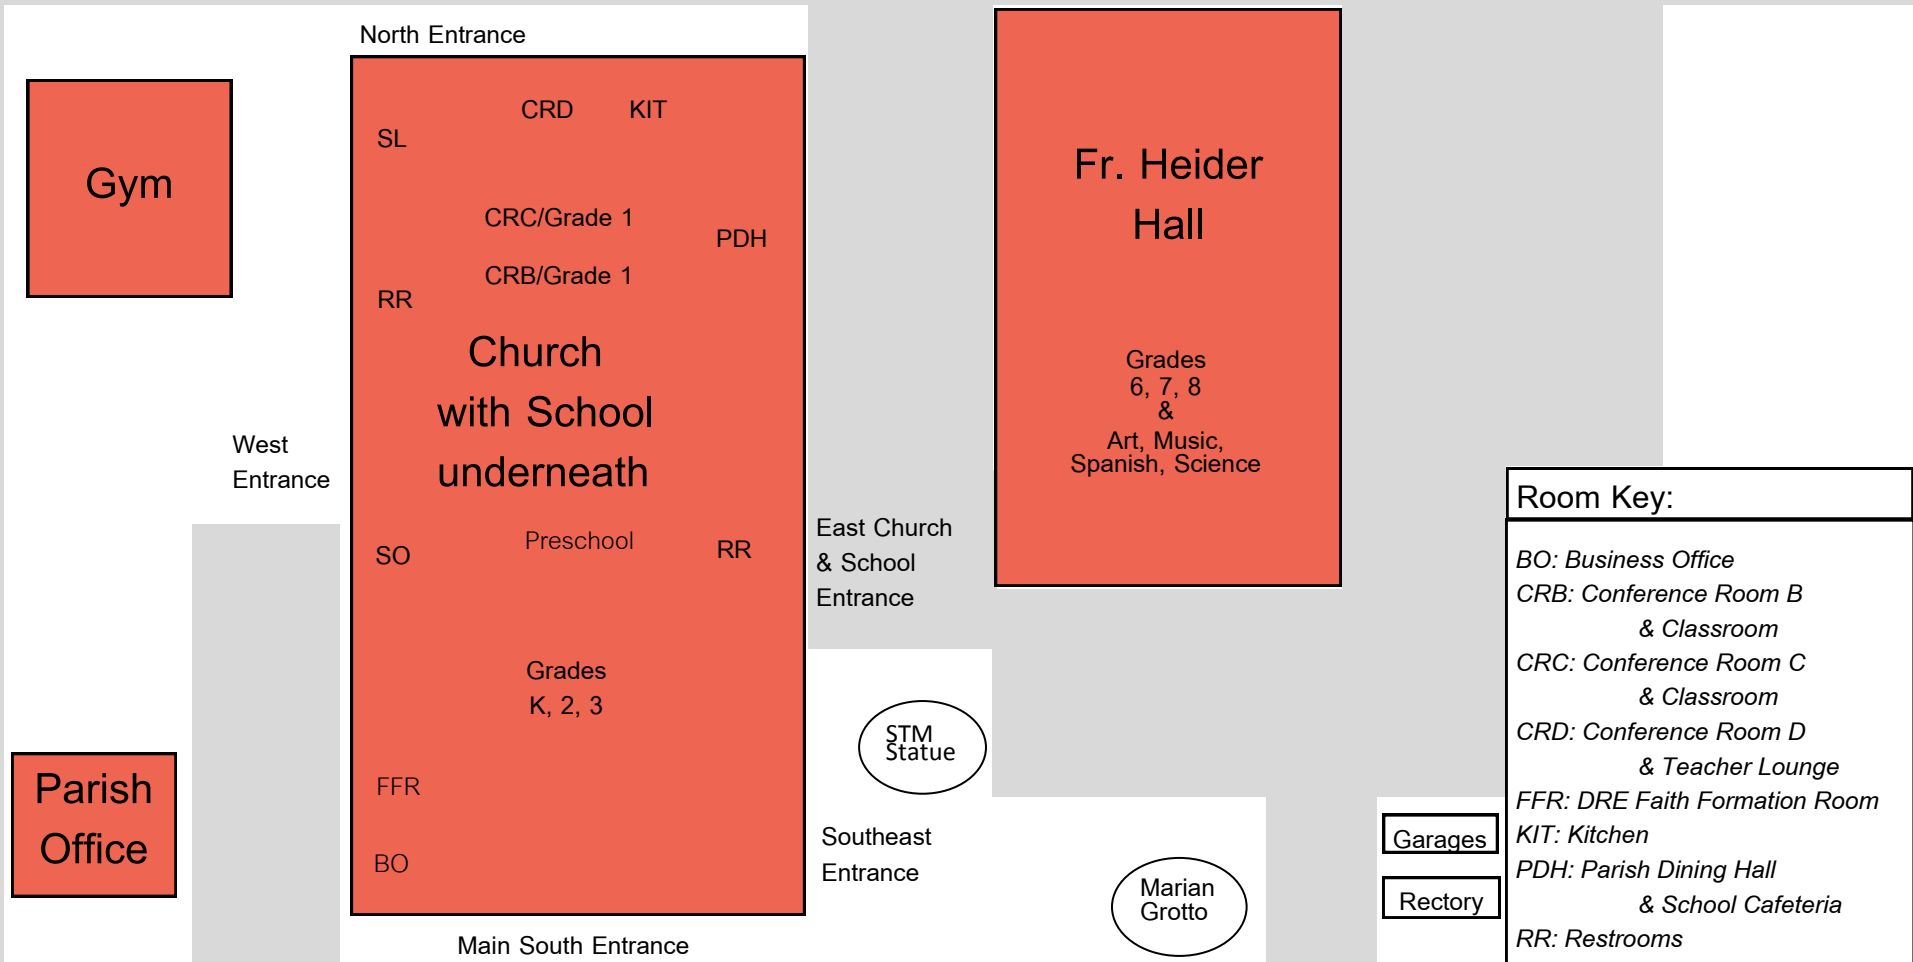

St. Thomas More Parish  
 800 Ohio Pike  
 Withamsville, OH 45245

Football and Baseball Fields

Playground

Modulars  
 Grades 4-5

Picnic Shelter

More Martyr Hall

**Parking Lots and Drives**

To Glen Este-Withamsville Road →

Glen Este-Withamsville Road

Ohio Pike